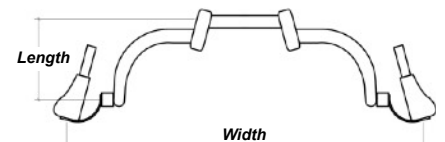

- Price Quote Only
- I'd Like to Place an Order

Frame Style

- Lasher Sport ATH.1 - All Terrain Handcycle \$5,995.00
Three wheel recumbent, rigid frame.
** Max rider weight 200 pounds (91 Kg)*

Frame Dimensions

Seat Width / Rear Wheel Width <i>Seat Width is measured from inside of seat rails.</i> <input type="checkbox"/> Seat Width- 16" (40.6cm), Rear Wheel Width- 33" (83.8cm)	Seat Depth <i>Measure from front of backrest post to front edge of seat sling.</i> <input type="checkbox"/> Adjustable: 14" (35.5cm) - 18" (45.7cm)
Back Height <i>Measured from seat base to top of backrest.</i> <input type="checkbox"/> 18" (45.7cm) - Standard <input type="checkbox"/> 22" (55.9cm) - \$295 <input type="checkbox"/> 20" (50.8cm) - \$295 <input type="checkbox"/> 24" (61.0cm) - \$295	Backrest Angle <i>Angle measured from floor plane to back plane.</i> <input type="checkbox"/> Adjustable: 70° - 90°
Footrest Style <input type="checkbox"/> Adjustable with padded ankle slings and Velcro ankle restraints.	Upholstery <input type="checkbox"/> Seat: Tension Strap <input type="checkbox"/> Back: Tension Strap with 1.25" (3.2cm) foam padding

Crank Arms

- Width by crank extenders- Standard
** Less leg clearance with this method vs 'Bull Horn' Style.*
- Width- 23.5" (60cm)
 Length- 6.8" (170mm)
- Optional: Custom Welded 'Bull Horn'- \$495
** Powder Coated to match frame color.*
- Width- 25" (63.5cm)
 Length- 7.25" (185mm)