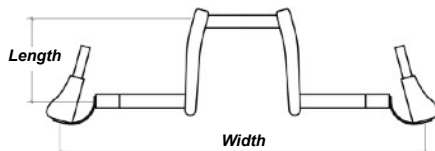

- Price Quote Only
- I'd Like to Place an Order

Frame Style

- Lasher Sport ATH.1 - All Terrain Handcycle \$5,995.00
Three wheel recumbent, rigid frame.
** Max rider weight 200 pounds (91 Kg)*

Frame Dimensions

Seat Width / Rear Wheel Width <i>Seat Width is measured from inside of seat rails.</i> <input type="checkbox"/> Seat Width- 16" (40.6cm), Rear Wheel Width- 33" (83.8cm)	Seat Depth <i>Measure from front of backrest post to front edge of seat sling.</i> <input type="checkbox"/> Adjustable: 14" (35.5cm) - 18" (45.7cm)
Back Height <i>Measured from seat base to top of backrest.</i> <input type="checkbox"/> 18" (45.7cm) - Standard <input type="checkbox"/> 22" (55.9cm) - \$295 <input type="checkbox"/> 20" (50.8cm) - \$295 <input type="checkbox"/> 24" (61.0cm) - \$295	Backrest Angle <i>Angle measured from floor plane to back plane.</i> <input type="checkbox"/> Adjustable: 70° - 90°
Footrest Style <input type="checkbox"/> Adjustable with padded ankle slings and Velcro ankle restraints.	Upholstery <input type="checkbox"/> Seat: Tension Strap <input type="checkbox"/> Back: Tension Strap with 1.25" (3.2cm) foam padding

Crank Arms

- Width by crank extenders- Standard
** Less leg clearance with this method vs 'Bull Horn' Style.*
- Width- 23.5" (60cm)
 Length- 6.8" (170mm)
- Optional: Custom Welded 'Bull Horn'- \$495
** Powder Coated to match frame color.*
- Width- 25" (63.5cm)
 Length- 7.25" (185mm)