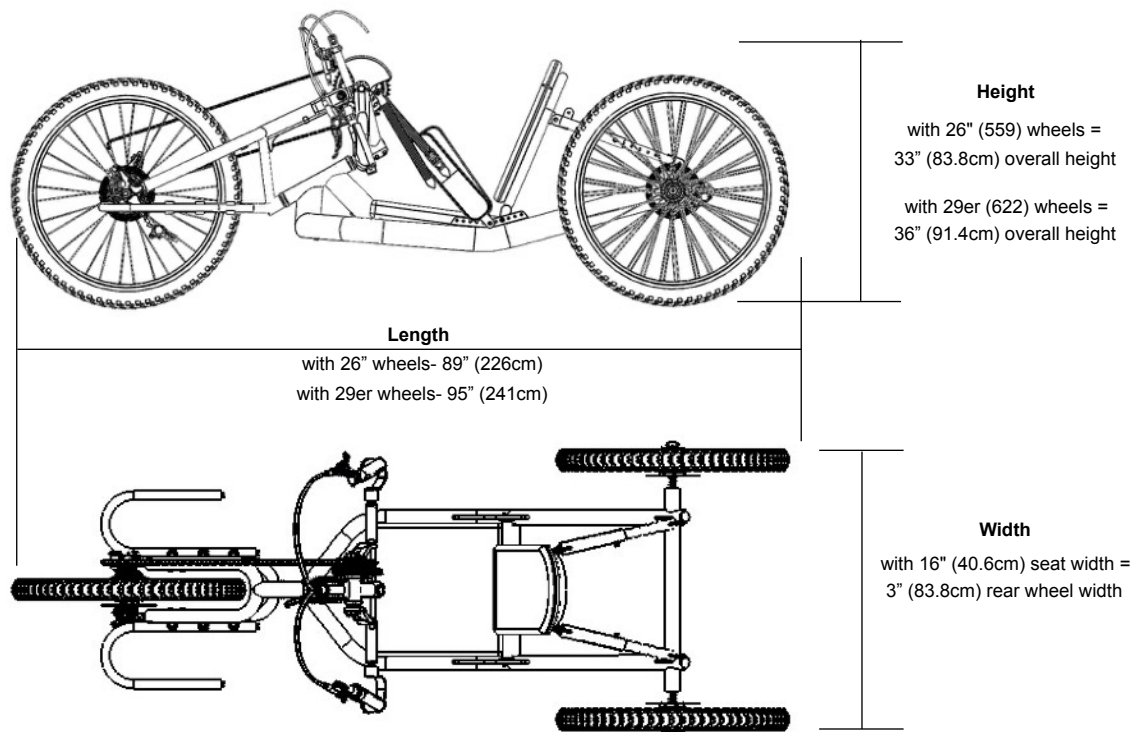

Power Option

- ☐ NO optional power system- Standard
- ☐ 750watt Electric Power System, mid-mount, Optional- +$2,495
  - 750 Watt Motor
  - 17.4Ah Battery
  - Color Display
  - Throttle (engages from stopped)
  - 6 Boost settings
  - System Mounting hardware, Install, and configuration
- ☐ 1000watt Electric Power System, mid-mount, Optional- +$2,995
  - 1000 Watt Motor
  - 17.4Ah Battery
  - Color Display
  - Throttle (engages from stopped)
  - 6 Boost settings
  - System Mounting hardware, Install, and configuration

Crank Handles

- ☐ Ergo Grips, Standard
- ☐ Quad Grips, Optional- +$695 * May require additional cost depending on setup.

Accessories

- ☐ Flag with frame mount- +$195
- ☐ Click Strap Seat Belt- +$225
- ☐ Seat Cushion-
  - Standard handcycle includes back rest cushion, but does not include seat cushion.
  - ☐ Contoured Foam- +$165
  - ☐ Supracor Stimulite Silver- +$225
- ☐ Handcycle Hauler- +$1,995 * Requires a 2" Trailer Hitch- Carries 1 handcycle
- ☐ Handcycle Hauler with 2 bicycle attachment- +$2,895 * Requires a 2" Trailer Hitch- Carries 1 handcycle plus 2 mountain bikes.

Handcycle Dimensions

* Dimensions below are a close approximation but will change depending on wheel and tire size.