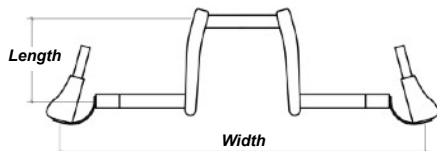

Crank Arms

- ☐ Width by crank extenders- Standard
  * Less leg clearance with this method vs 'Bull Horn' Style.
- ☐ Width- 23.5" (60cm)
  Length- 6.8" (170mm)
- ☐ Optional: Custom Welded 'Bull Horn'- $495
  * Powder Coated to match frame color.
- ☐ Width- 25" (63.5cm)
  Length- 7.25" (185mm)