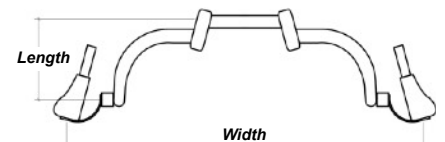

Crank Arms

- ☐ Width by crank extenders- Standard
  * Less leg clearance with this method vs 'Bull Horn' Style.
- ☐ Width- 23.5" (60cm)
  Length- 6.8" (170mm)
- ☐ Optional: Custom Welded 'Bull Horn'- $495
  * Powder Coated to match frame color.
- ☐ Width- 25" (63.5cm)
  Length- 7.25" (185mm)