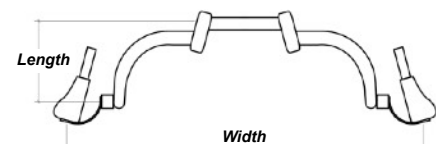

Frame Style

- Lasher Sport ATH.1 - All Terrain Handcycle \$7,995.00
*Three wheel recumbent, rigid frame.
 * Max rider weight 200 pounds (91 Kg)*

Frame Dimensions

Seat Width / Rear Wheel Width <i>Seat Width is measured from inside of seat rails.</i>		Seat Depth <i>Measure from front of backrest post to front edge of seat sling.</i>	
<input type="checkbox"/> Seat Width- 16" (40.6cm), Rear Wheel Width- 33" (83.8cm)		<input type="checkbox"/> Adjustable: 14" (35.5cm) - 18" (45.7cm)	
Back Height <i>Measured from seat base to top of backrest.</i>		Backrest Angle <i>Angle measured from floor plane to back plane.</i>	
<input type="checkbox"/> 18" (45.7cm) - Standard	<input type="checkbox"/> 22" (55.9cm) - \$295	<input type="checkbox"/> Adjustable: 70° - 90°	
<input type="checkbox"/> 20" (50.8cm) - \$295	<input type="checkbox"/> 24" (61.0cm) - \$295		
Footrest Style		Upholstery	
<input type="checkbox"/> Adjustable with padded ankle slings and Velcro ankle restraints.		<input type="checkbox"/> Seat: Tension Strap Back: Tension Strap with 1.25" (3.2cm) foam padding	

Crank Arms

- Width by crank extenders- Standard
** Less leg clearance with this method vs 'Bull Horn' Style.*
- Width- 23.5" (60cm)
 Length- 6.8" (170mm)
- Optional: Custom Welded 'Bull Horn'- \$495
** Powder Coated to match frame color.*
- Width- 25" (63.5cm)
 Length- 7.25" (185mm)