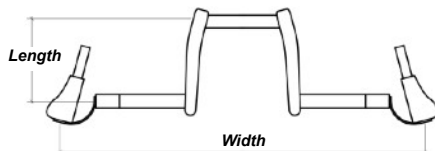

Frame Style

- Lasher Sport ATH.1 - All Terrain Handcycle \$7,995.00
*Three wheel recumbent, rigid frame.
 * Max rider weight 200 pounds (91 Kg)*

Frame Dimensions

Seat Width / Rear Wheel Width <i>Seat Width is measured from inside of seat rails.</i>		Seat Depth <i>Measure from front of backrest post to front edge of seat sling.</i>	
<input type="checkbox"/> Seat Width- 16" (40.6cm), Rear Wheel Width- 33" (83.8cm)		<input type="checkbox"/> Adjustable: 14" (35.5cm) - 18" (45.7cm)	
Back Height <i>Measured from seat base to top of backrest.</i>		Backrest Angle <i>Angle measured from floor plane to back plane.</i>	
<input type="checkbox"/> 18" (45.7cm) - Standard	<input type="checkbox"/> 22" (55.9cm) - \$295	<input type="checkbox"/> Adjustable: 70° - 90°	
<input type="checkbox"/> 20" (50.8cm) - \$295	<input type="checkbox"/> 24" (61.0cm) - \$295		
Footrest Style		Upholstery	
<input type="checkbox"/> Adjustable with padded ankle slings and Velcro ankle restraints.		<input type="checkbox"/> Seat: Tension Strap Back: Tension Strap with 1.25" (3.2cm) foam padding	

Crank Arms

- Width by crank extenders- Standard
** Less leg clearance with this method vs 'Bull Horn' Style.*
- Width- 23.5" (60cm)
 Length- 6.8" (170mm)
- Optional: Custom Welded 'Bull Horn'- \$495
** Powder Coated to match frame color.*
- Width- 25" (63.5cm)
 Length- 7.25" (185mm)