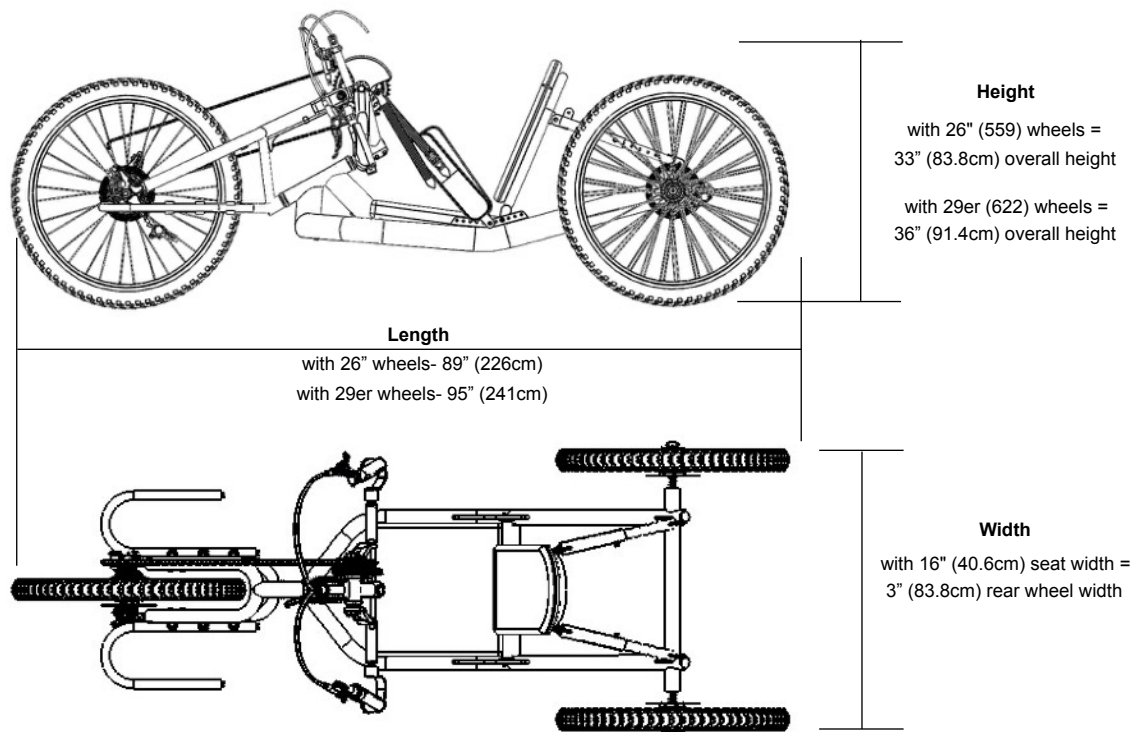

Power Option

- ☐ NO optional power system- Standard
- ☐ 750watt Electric Power System, mid-mount, Optional- +$2,495
  - 750 Watt Motor
  - 17.4Ah Battery
  - Color Display
  - Throttle (engages from stopped)
  - 6 Boost settings
  - System Mounting hardware, Install, and configuration
- ☐ 1000watt Electric Power System, mid-mount, Optional- +$2,995
  - 1000 Watt Motor
  - 17.4Ah Battery
  - Color Display
  - Throttle (engages from stopped)
  - 6 Boost settings
  - System Mounting hardware, Install, and configuration

Crank Handles

- ☐ Ergo Grips, Standard
- ☐ Quad Grips, Optional- +$695 * May require additional cost depending on setup.

Accessories

- ☐ Flag with frame mount- +$155
- ☐ Click Strap Seat Belt- +$175
- ☐ Seat Cushion-
  - Standard handcycle includes back rest cushion, but does not include seat cushion.
  - ☐ Contoured Foam- +$165
  - ☐ Supracor Stimulite Silver- +$225
- ☐ Handcycle Hauler- +$1,495 * Requires a 2" Trailer Hitch- Carries 1 handcycle
- ☐ Handcycle Hauler with 2 bicycle attachment- +$1,995 * Requires a 2" Trailer Hitch- Carries 1 handcycle plus 2 mountain bikes.

Handcycle Dimensions

* Dimensions below are a close approximation but will change depending on wheel and tire size.